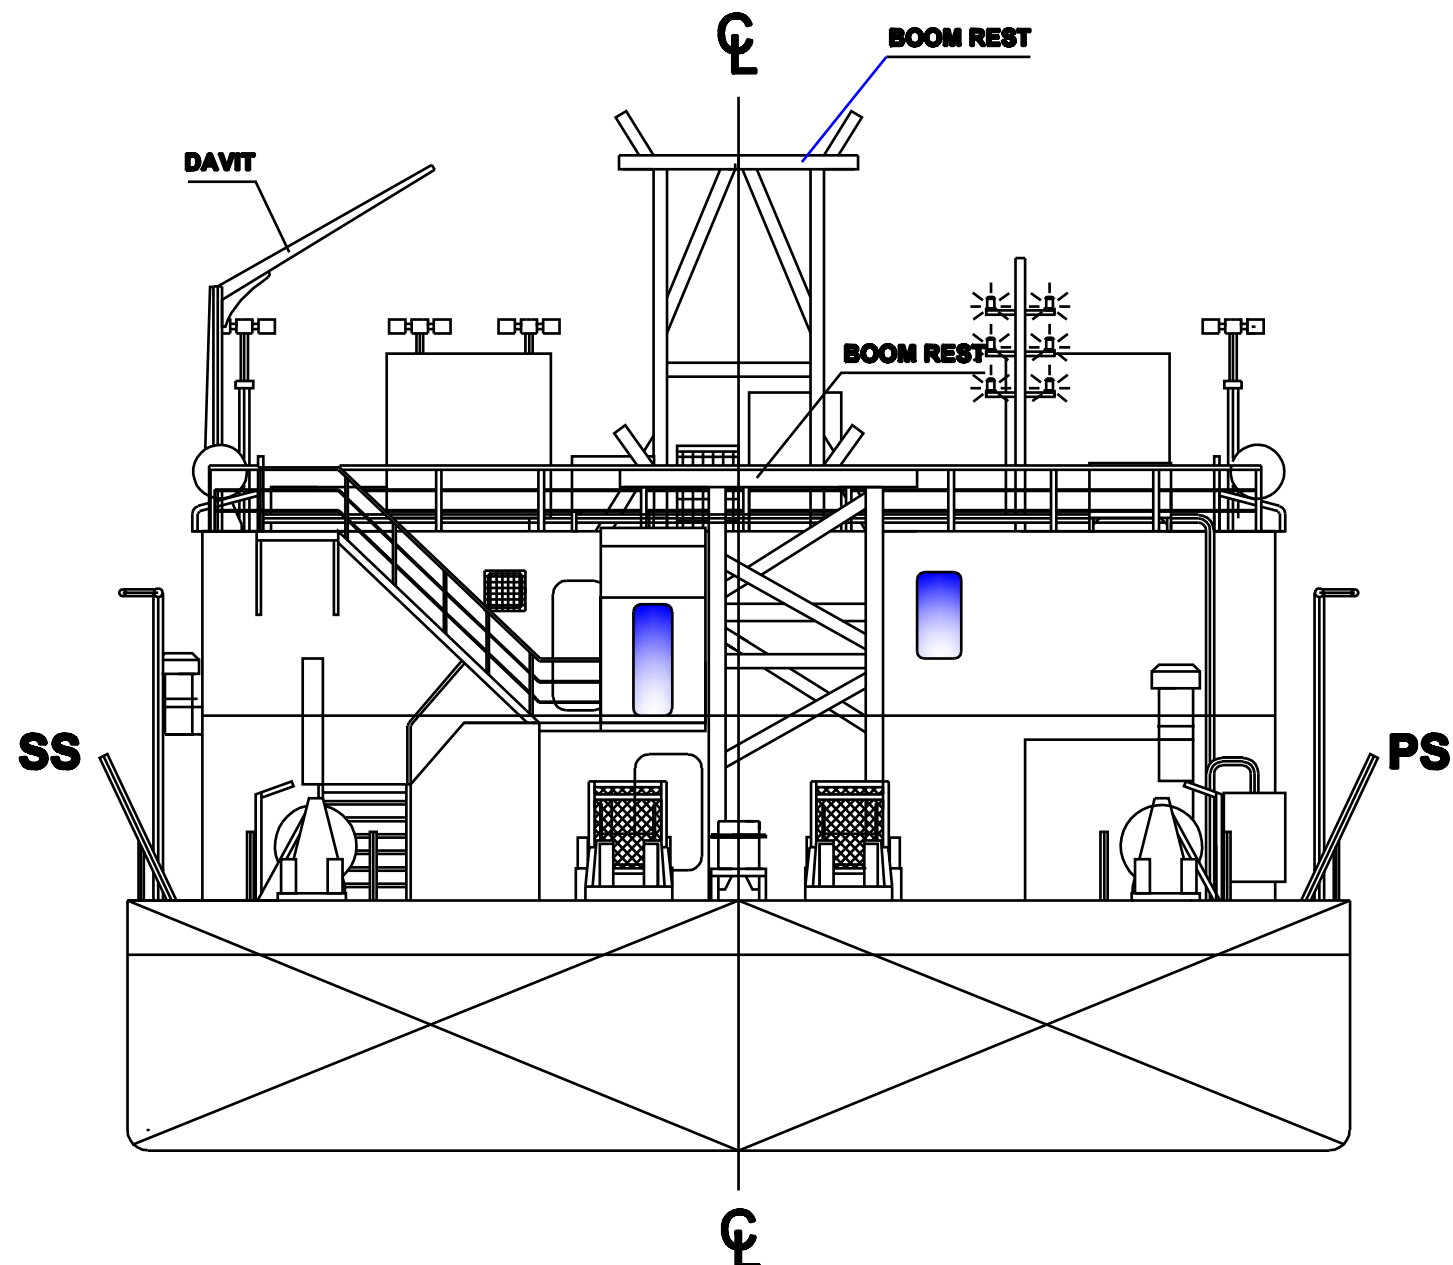

STERN VIEW

BOW VIEW

PRINCIPAL DIMENSION

Length over all (Loa) 63.900 m
Breadth (B) 17.900 m
Depth (H) 3.660 m

THIS DRAWING AND THE INFORMATION CONTAINED HEREIN IS SUPPLIED ON THE UNDERSTANDING THAT THEY ARE THE EXCLUSIVE PROPERTY OF P.T.TIRTADAJA SHIPBUILDING LIMITED (TDSL). THEY MUST NOT BE USED OR REPRODUCED IN WHOLE OR IN PART WITHOUT PERMISSION IN WRITING

OWNER	PT. PEL MENARATAMA SAMUDRA INDAH		
VESSEL NAME	AWB.EWIS LADY		
TITLE	BACK & FRONT VIEW		
<small>This drawing specification is our property for which we reserve all rights, including those relating to patents or registered design. It must not be reproduced or used otherwise or made available to any third party without our prior permission in writing.</small>		BY	UP DATE
	DRAWN		2010
	CHECKED		2010
	APPROVED		2010
SCALE	NTS	CLASS	BKI
REMARK			ISSUED BY : ENGINEERING DEPT TDSL SHIPYARD ORIGINAL