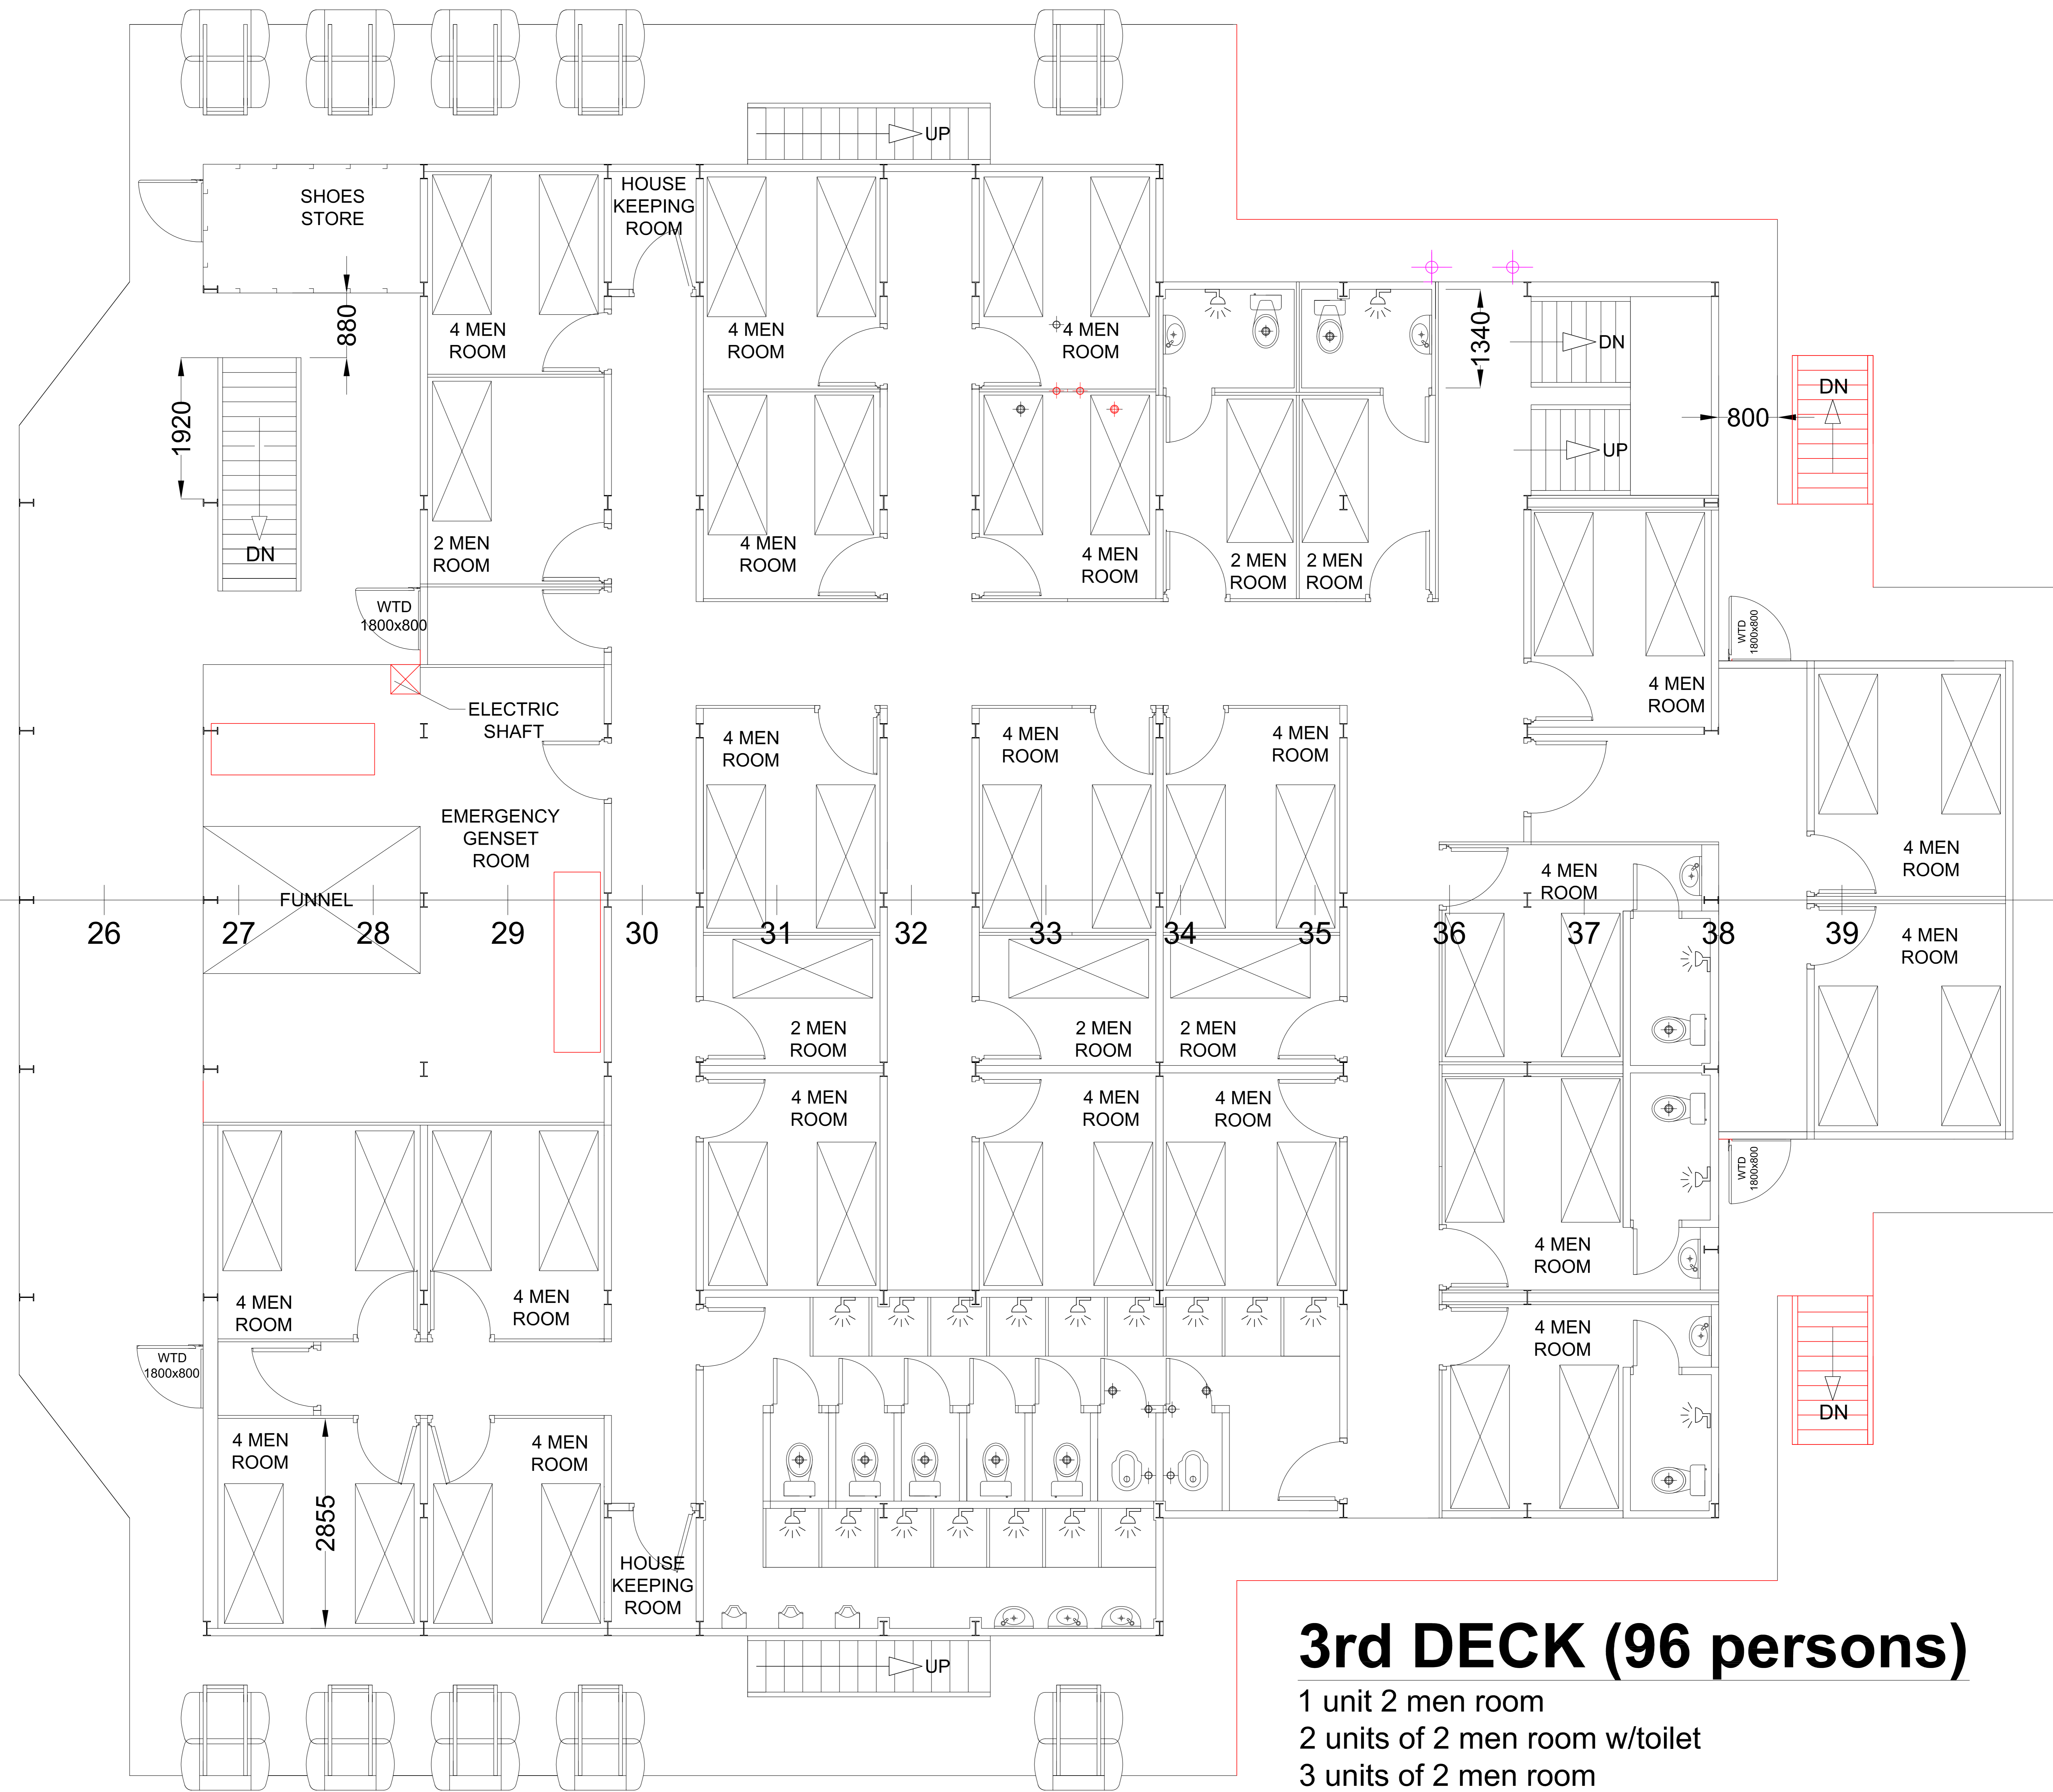

STERN

BOW

### 3rd DECK (96 persons)

- 1 unit 2 men room
- 2 units of 2 men room w/toilet
- 3 units of 2 men room
- 18 units of 4 men room
- 3 units of 4 men room w/toilet